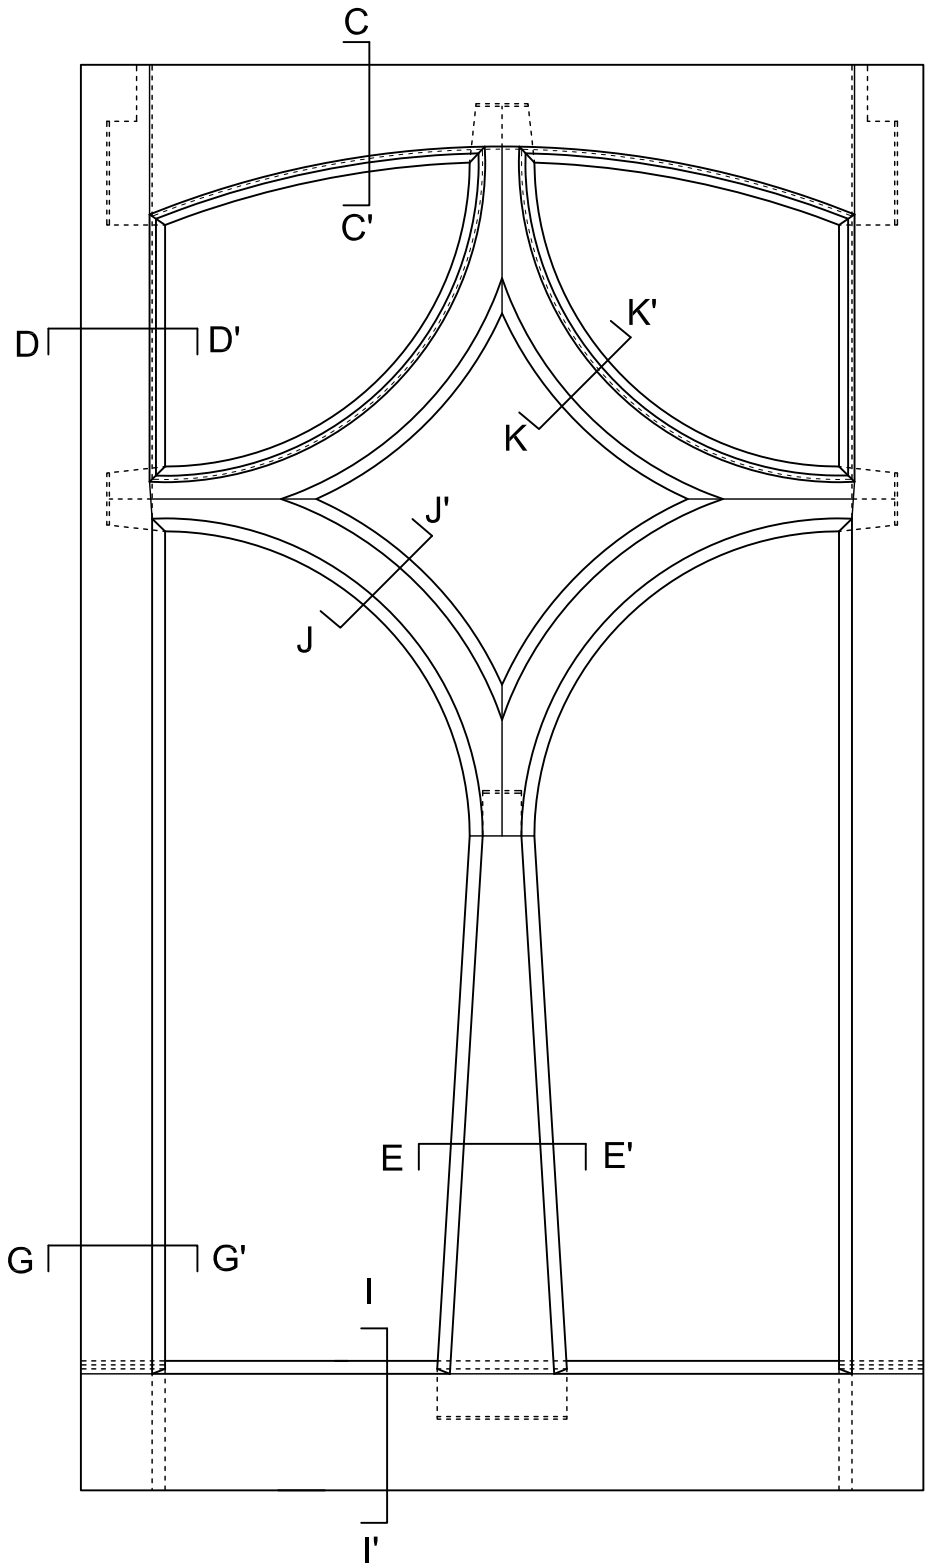

AT	
AU	
BE	
BR	
CA	
CH	
DE	
DK	
ES	
FR	
HU	
ID	
JP	
KR	
IR	
NO	
NZ	
PT	
RU	
TW	
UK	
VN	
MY	

Test Project for the 42nd WorldSkills Competition in Leipzig, Germany 2013. Copyright © 2011 WorldSkills International. All Rights Reserved.

SMB: 25 JOINERY

Scale:	Date: 30/06/13	Paper:
Drawn / Design by: Jose Fonseca		Drawing No: 2
Description:	Rev:	Page: