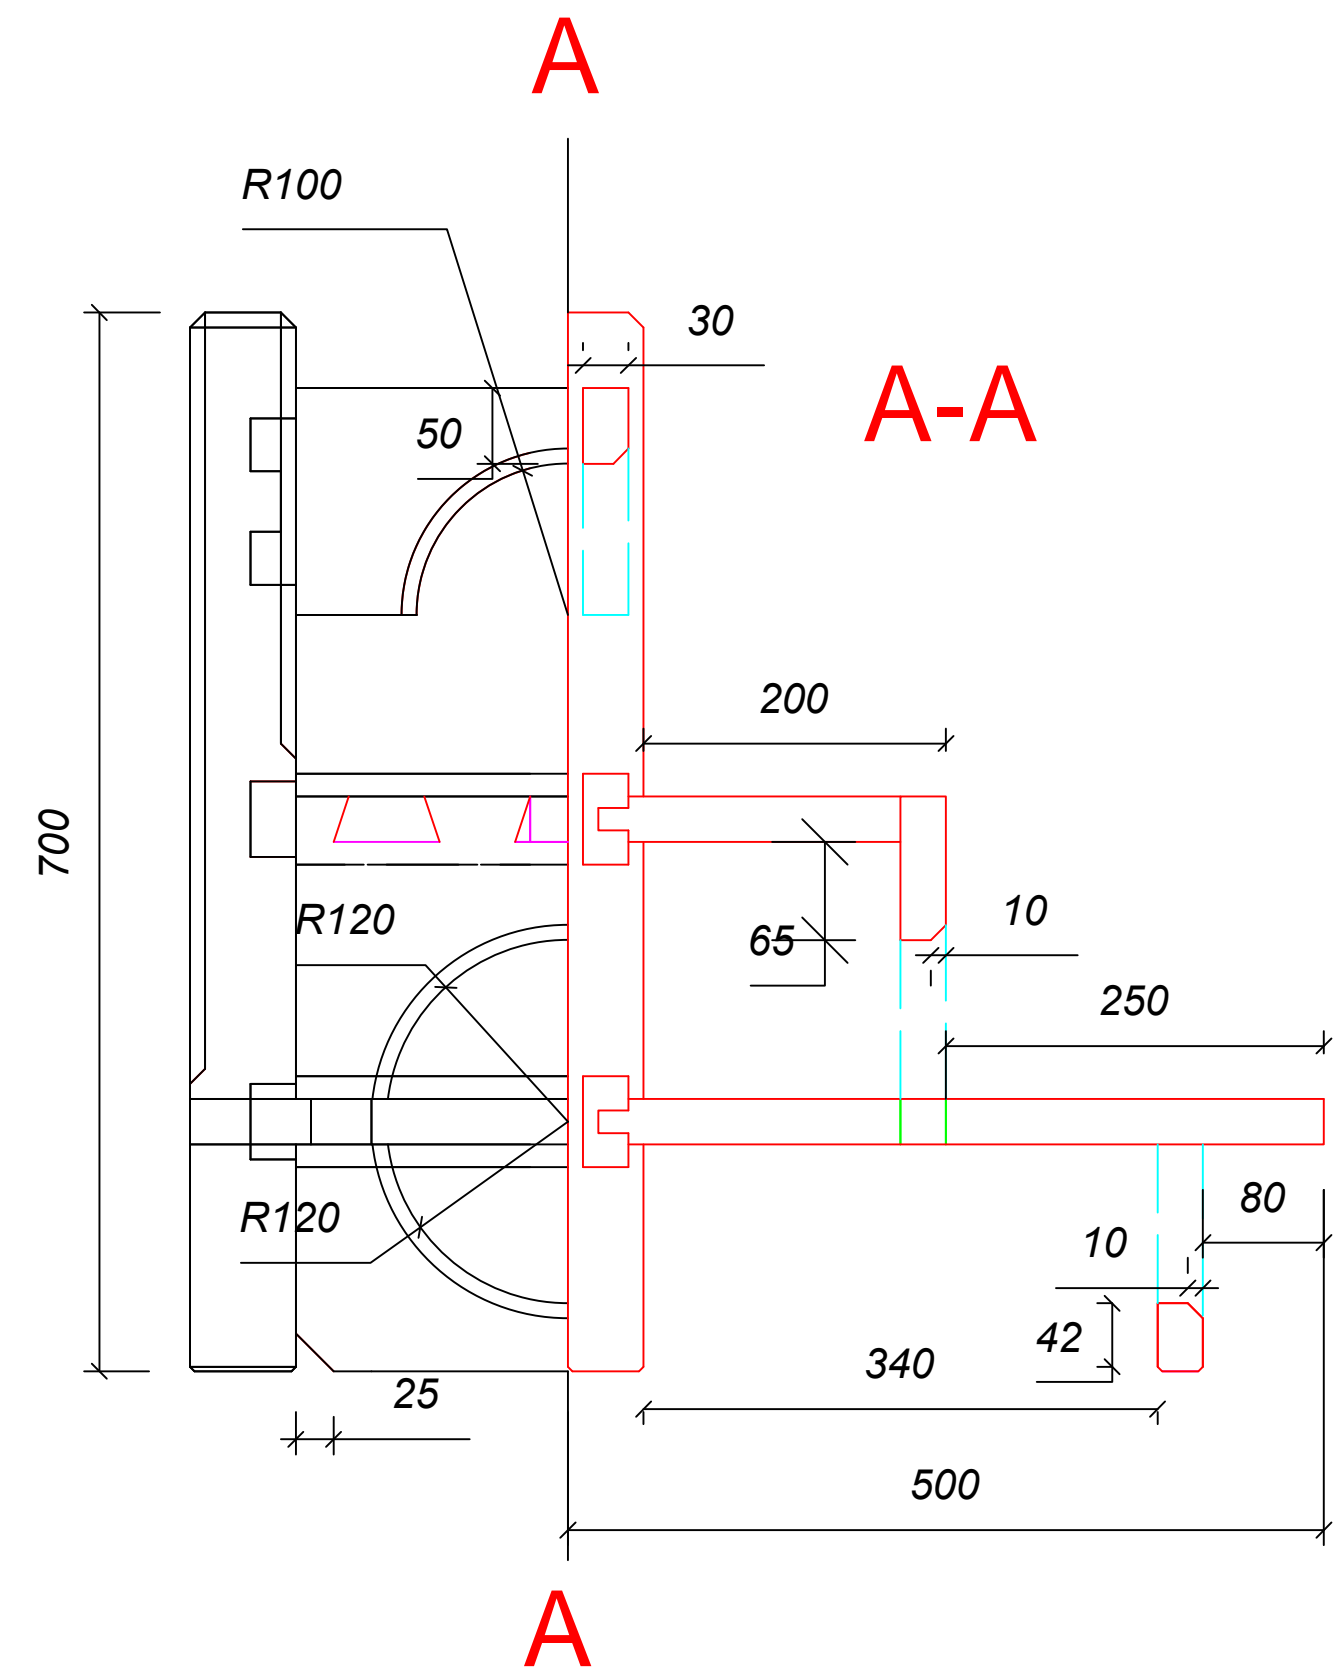

1 2 3 4 5 6

A
B
C
D

Test Project for the 42nd WorldSkills
 Competition in Leipzig, Germany 2013.
 Copyright © 2013 WorldSkills International.
 All Rights Reserved.

Skill: JOINERY 25					
Scale: 1:4	Date: 03.04.2013	Paper: A3			
Drawn / Design by: KAZUYUKI KINOSHITA			Drawing No: WSC2013_TP25_JP_01_EN		
Description: Name of drawing			Rev: 1.0	Page: 1 of 3	
WORKING DROWING			Appd: Name of Chief Expert		

1 2 3 4 5 6