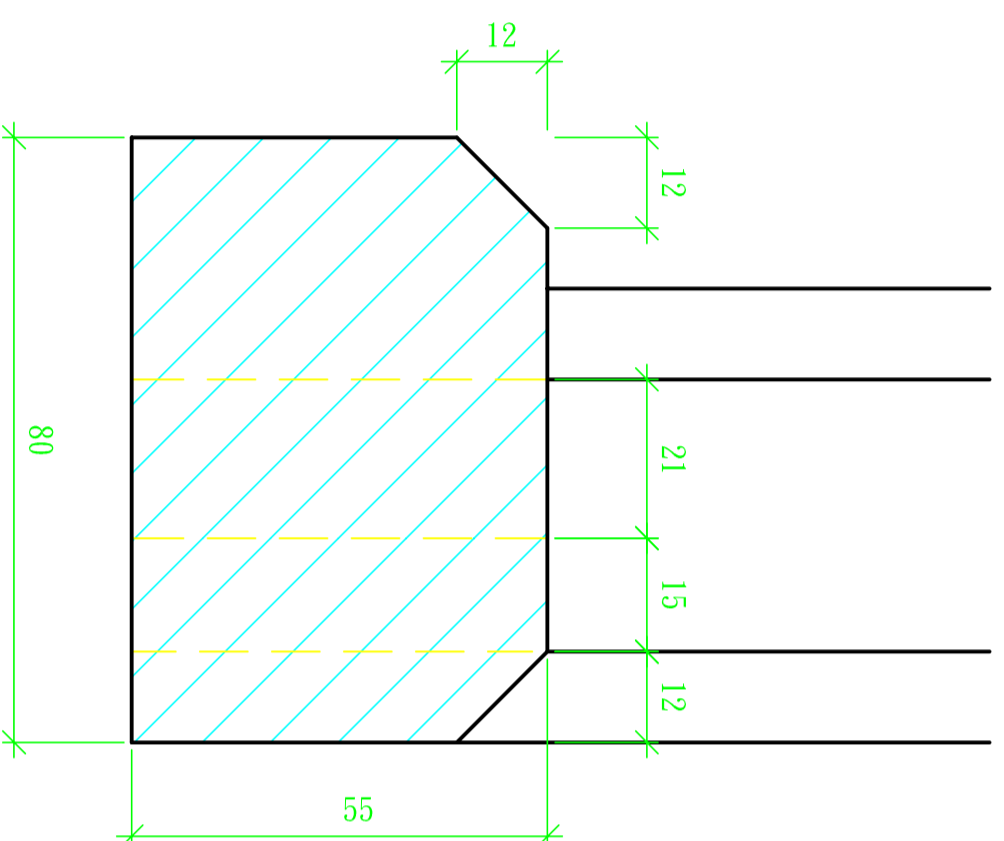

D - D

Test Project for 41st WorldSkills
Competition in London, United Kingdom 2011.
Copyright © 2009 WorldSkills International.
All Rights Reserved.

Skill: 25 JOINERY

Scale: 1:1	Date: 5/15/2011	Paper: A2
Drawn / Design by: TA CHING CHIA		Drawing No: WSG2011_TP25_TW_02_A2
Description: SECTION DETAILS		Rev:
		Page: 2