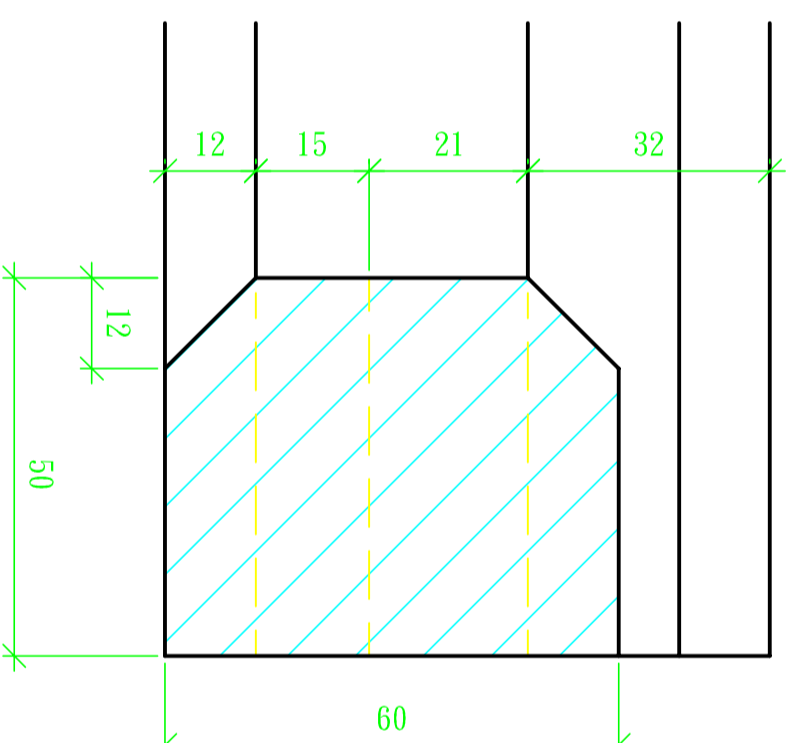

F - F

Test Project for 41st WorldSkills
Competition in London, United Kingdom 2011.
Copyright © 2009 WorldSkills International.
All Rights Reserved.

Skill: 25 JOINERY

Scale: 1:1	Date: 5/15/2011	Paper: A2
Drawn / Design by: TA CHING CHIA		Drawing No: WSG2011_TP25_TW_02_A2
Description: SECTION DETAILS		Rev:
		Page: 2