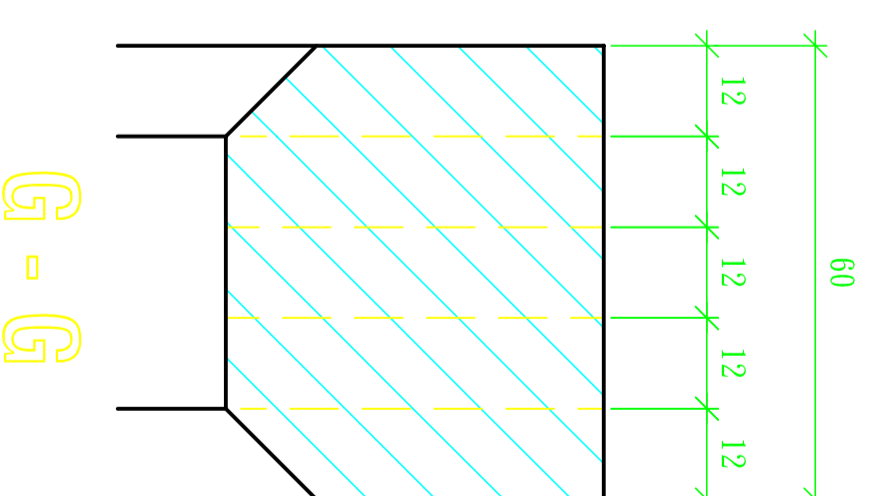

G - G

Test Project for 41st WorldSkills
Competition in London, United Kingdom 2011.
Copyright © 2009 WorldSkills International.
All Rights Reserved.

Skill: 25 JOINERY

Scale: 1:1	Date: 5/15/2011	Paper: A2
Drawn / Design by: TA CHING CHIA		Drawing No: WSG2011_TP25_TW_02_A2
Description: SECTION DETAILS		Rev:
		Page: 2