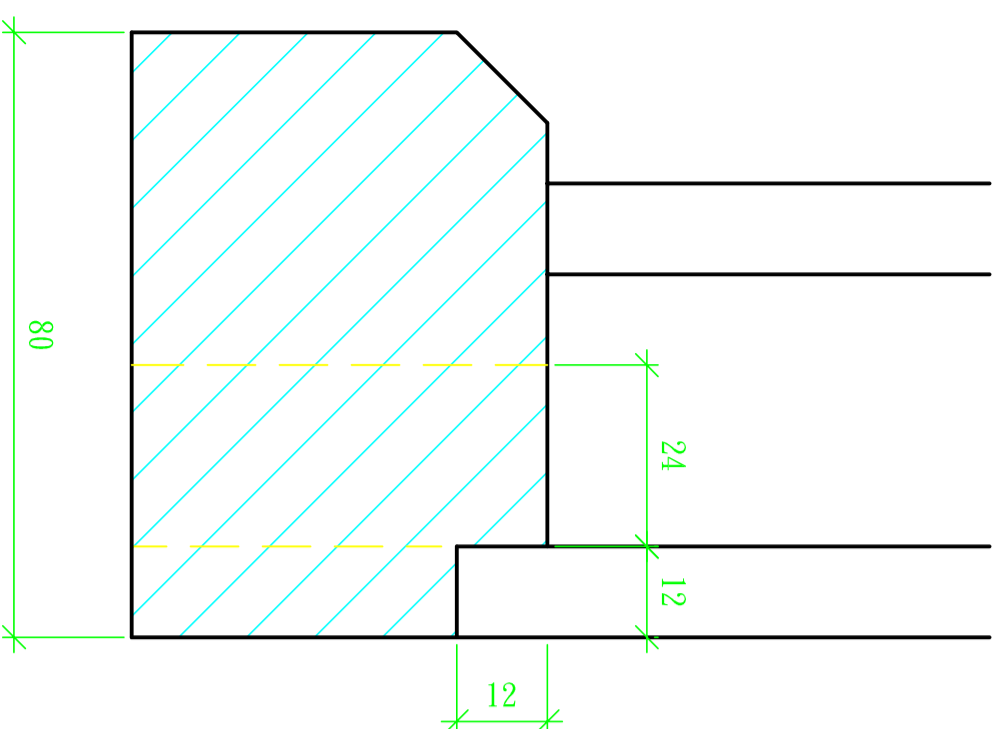

B - B

Test Project for 41st WorldSkills
Competition in London, United Kingdom 2011.
Copyright © 2009 WorldSkills International.
All Rights Reserved.

Skill: 25 JOINERY

Scale: 1:1	Date: 5/15/2011	Paper: A2
Drawn / Design by: TA CHING CHIA		Drawing No: WSG2011_TP25_TW_02_A2
Description: SECTION DETAILS		Rev:
		Page: 2