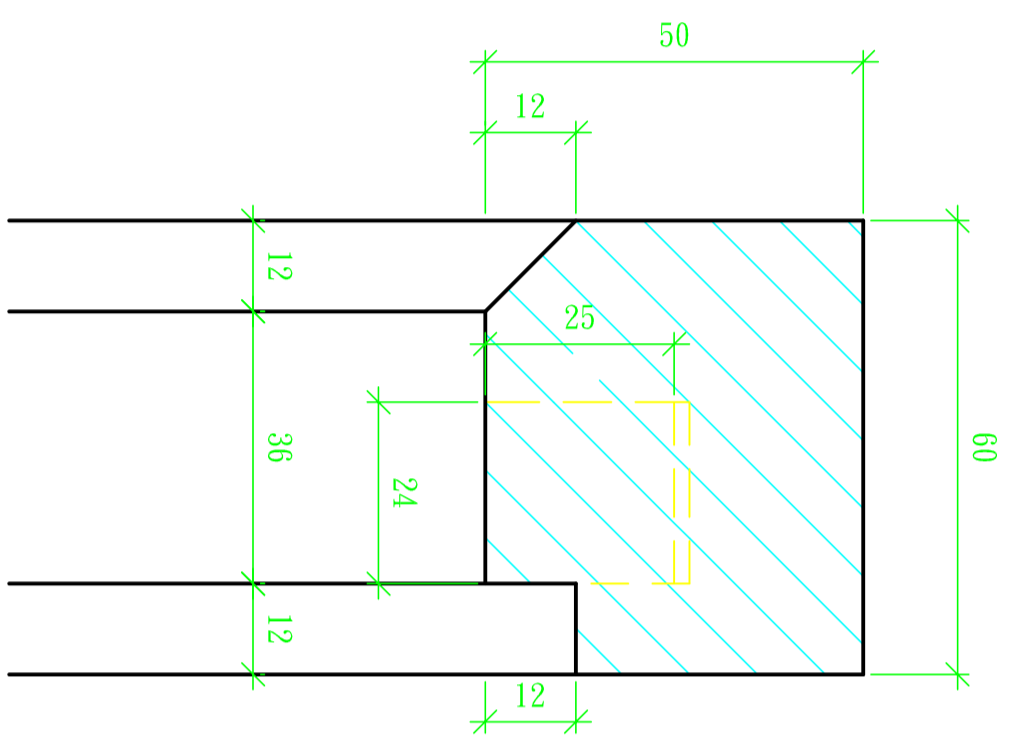

C - C

Test Project for 41st WorldSkills
Competition in London, United Kingdom 2011.
Copyright © 2009 WorldSkills International.
All Rights Reserved.

Skill: 25 JOINERY

Scale: 1:1	Date: 5/15/2011	Paper: A2
Drawn / Design by: TA CHING CHIA		Drawing No: WSG2011_TP25_TW_02_A2
Description: SECTION DETAILS		Rev:
		Page: 2