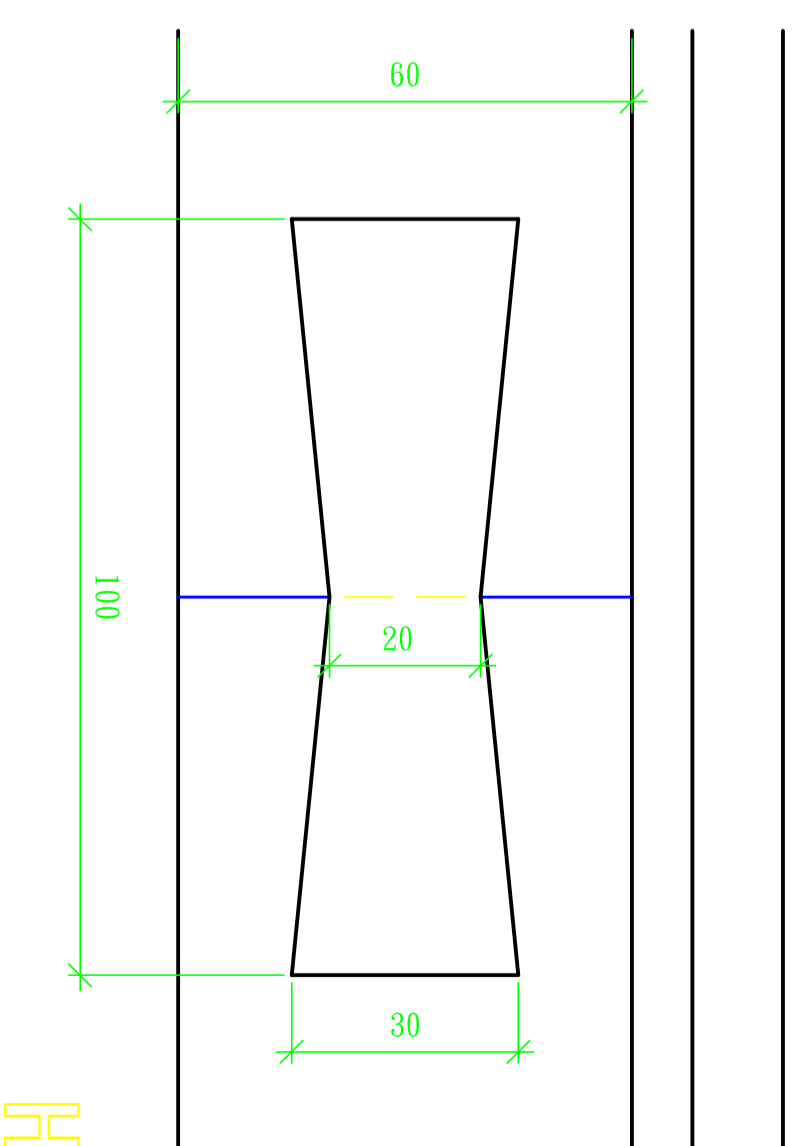

H

Test Project for 41st WorldSkills
Competition in London, United Kingdom 2011.
Copyright © 2009 WorldSkills International.
All Rights Reserved.

Skill: 25 JOINERY

Scale: 1:1	Date: 5/15/2011	Paper: A2
Drawn / Design by: TA CHING CHIA		Drawing No: WSG2011_TP25_TW_02_A2
Description: SECTION DETAILS		Rev:
		Page: 2