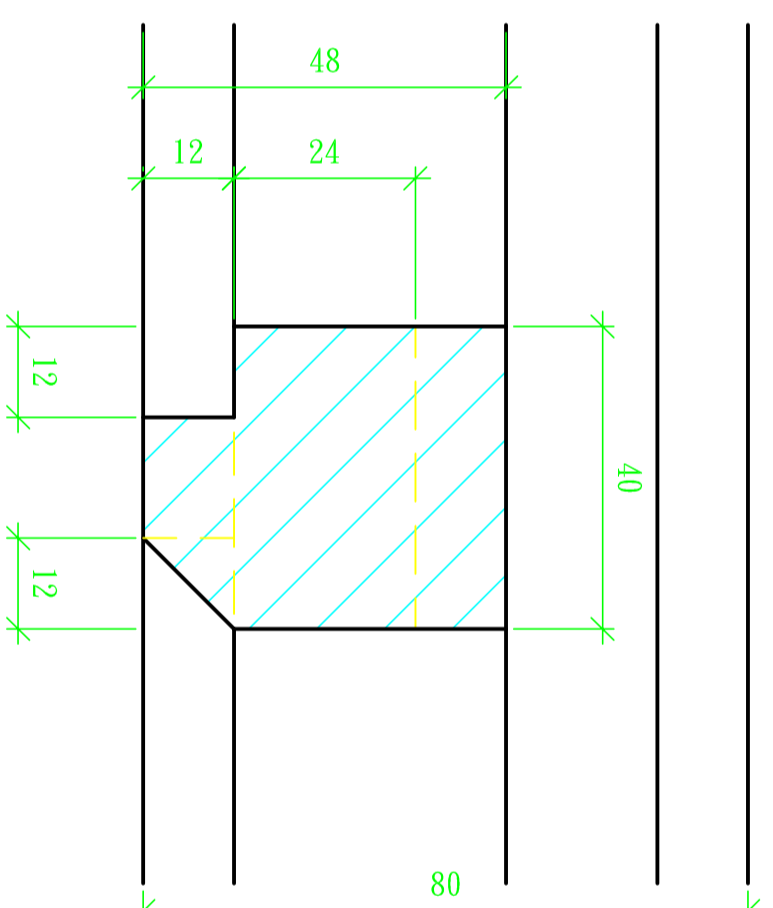

E - E

Test Project for 41st WorldSkills
Competition in London, United Kingdom 2011.
Copyright © 2009 WorldSkills International.
All Rights Reserved.

Skill: 25 JOINERY

Scale: 1:1	Date: 5/15/2011	Paper: A2
Drawn / Design by: TA CHING CHIA		Drawing No: WSG2011_TP25_TW_02_A2
Description: SECTION DETAILS		Rev:
		Page: 2