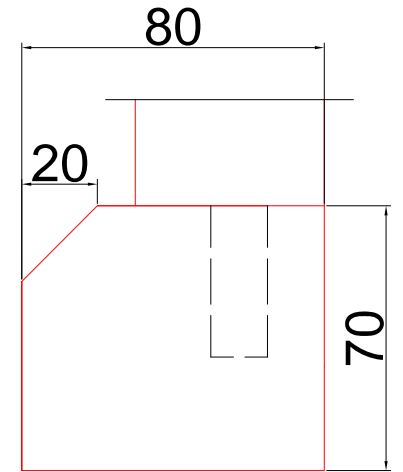

C — C

Test Project for the 41th WorldSkills
Competition in rondon,igirisu2011

Skill: 25 JOINERY				
Scale: 1:1	Date: 30/03/2011	Paper: A-2		
Drawn/Design by: K.KAZUYUKI		Drawing	TP25_41UK_JP_DWG	NO:
Description: FREME WORKING DRAWING		REV:	Page: 1