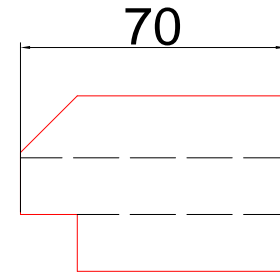

G — G

F — F

E — E

A — A

B — B

D — D

C — C

Test Project for the 41th WorldSkills
Competition in rondon,igirisu2011

Skill: 25 JOINERY				
Scale: 1:1	Date: 30/03/2011	Paper: A-2		
Drawn/Design by: K.KAZUYUKI		Drawing	TP25_41UK_JP_DWG	NO:
Description: FREME WORKING DRAWING		REV:	Page: 1