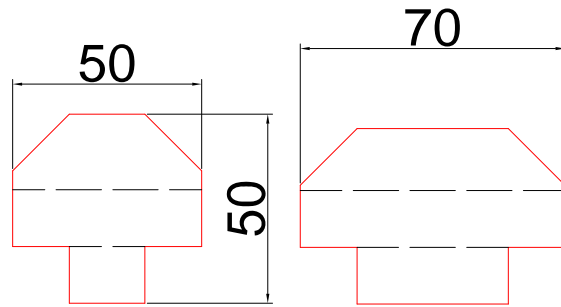

G — G

F — F

E — E

A — A

B — B

D — D

C — C

Test Project for the 41th WorldSkills
Competition in rondon,igirisu2011

Skill: 25 JOINERY				
Scale: 1:1	Date: 30/03/2011	Paper: A-2		
Drawn/Design by: K.KAZUYUKI		Drawing	TP25_41UK_JP_DWG	NO:
Description: FREME WORKING DRAWING		REV:	Page: 1