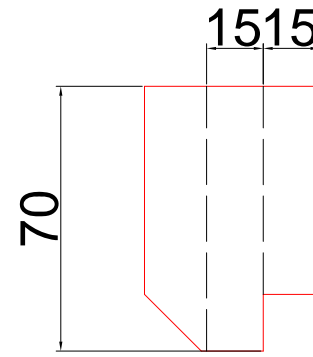

G — G

F — F

E — E

A — A

B — B

D — D

C — C

Test Project for the 41th WorldSkills
Competition in rondon,igirisu2011

Skill: 25 JOINERY				
Scale: 1:1	Date: 30/03/2011	Paper: A-2		
Drawn/Design by: K.KAZUYUKI		Drawing	TP25_41UK_JP_DWG	NO:
Description: FREME WORKING DRAWING		REV:	Page: 1