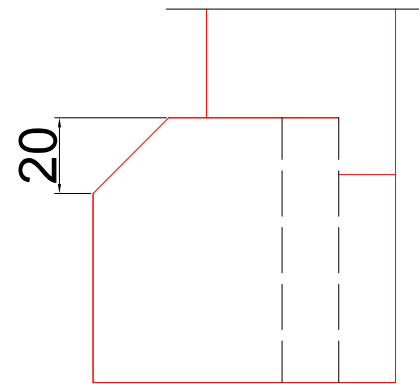

G — G

F — F

E — E

A — A

B — B

D — D

C — C

Test Project for the 41th WorldSkills
Competition in rondon,igirisu2011

Skill: 25 JOINERY				
Scale: 1:1	Date: 30/03/2011	Paper: A-2		
Drawn/Design by: K.KAZUYUKI		Drawing	TP25_41UK_JP_DWG	NO:
Description: FREME WORKING DRAWING		REV:	Page: 1