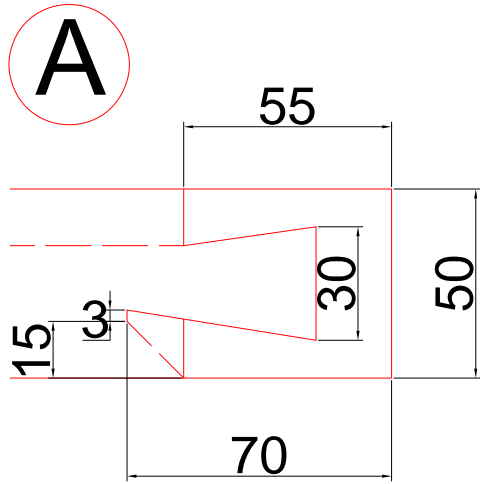

G — G

F — F

E — E

A — A

B — B

D — D

C — C

Test Project for the 41th WorldSkills
Competition in rondon,igirisu2011

Skill: 25 JOINERY				
Scale: 1:1	Date: 30/03/2011	Paper: A-2		
Drawn/Design by: K.KAZUYUKI		Drawing	TP25_41UK_JP_DWG	NO:
Description: FREME WORKING DRAWING		REV:	Page: 1