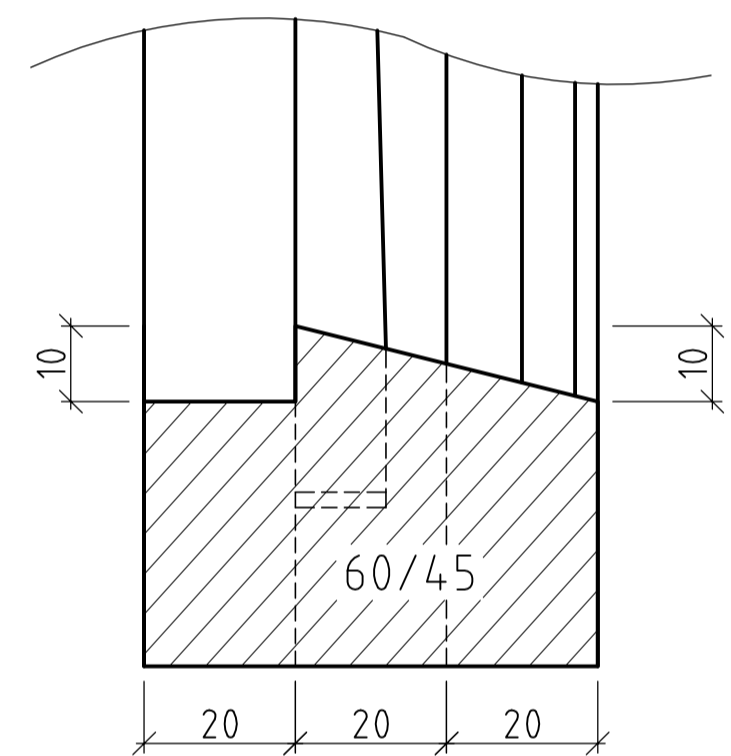

DETAIL 1

DETAIL 2

DETAIL 3

D - D

E - E

F - F

A - A

B - B

C - C

AT	DK	ID	MY
AU	ES	IE	NZ
BE	FI	IR	TW
CH	FR	JP	UK
DE	HU	KR	VN

Project for the 40<sup>th</sup> WorldSkills Competition - Calgary, Canada 2009

Skill:	25 JOINERY			
Scale:	1:1	Date:	29/06/2009	
		Paper:	A2	
Drawn by:	Richard Schauer		Drawing No:	TP25_40CA_DE_5.1
Description:	Working Drawing		Rev:	
			Page:	