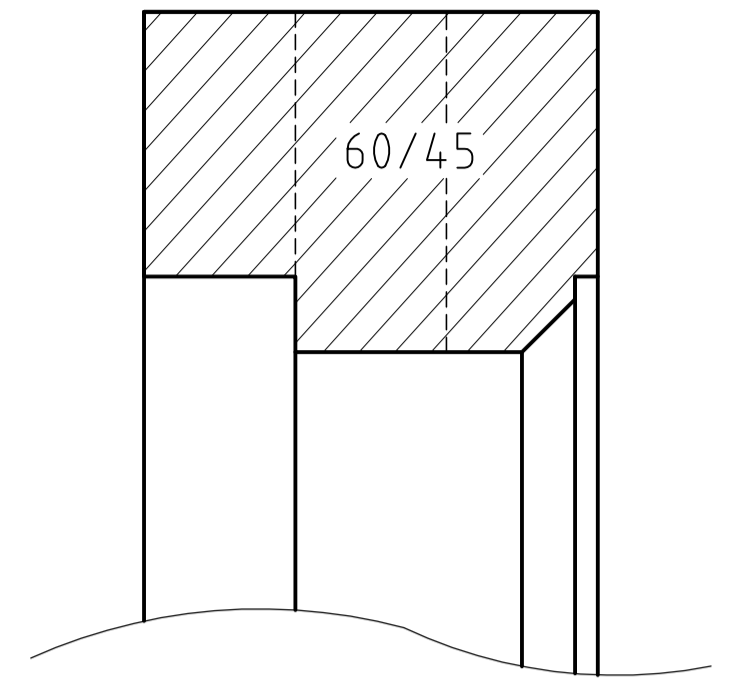

DETAIL 1

DETAIL 2

DETAIL 3

D - D

E - E

F - F

A - A

B - B

C - C

AT	DK	ID	MY
AU	ES	IE	NZ
BE	FI	IR	TW
CH	FR	JP	UK
DE	HU	KR	VN

Project for the 40<sup>th</sup> WorldSkills Competition - Calgary, Canada 2009

Skill:	25 JOINERY			
Scale:	1:1	Date:	29/06/2009	
		Paper:	A2	
Drawn by:	Richard Schauer		Drawing No:	TP25_40CA_DE_5.1
Description:	Working Drawing		Rev:	
			Page:	