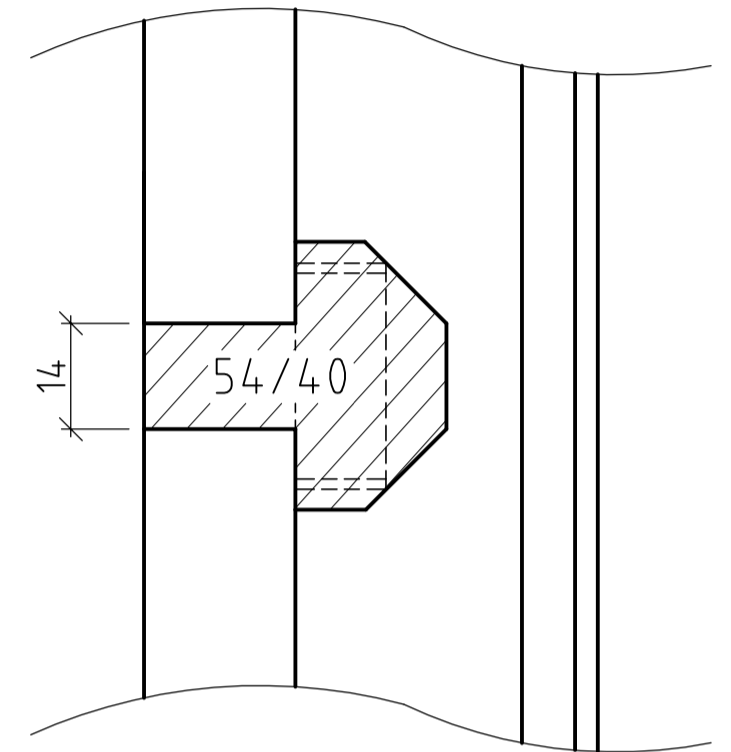

E - E

F - F

AT	DK	ID	MY
AU	ES	IE	NZ
BE	FI	IR	TW
CH	FR	JP	UK
DE	HU	KR	VN

Project for the 40th WorldSkills Competition - Calgary, Canada 2009

Skill:	25 JOINERY			
Scale:	1:1	Date:	29/06/2009	
		Paper:	A2	
Drawn by:	Richard Schauer		Drawing No:	TP25_40CA_DE_5.1
Description:	Working Drawing		Rev:	
			Page: