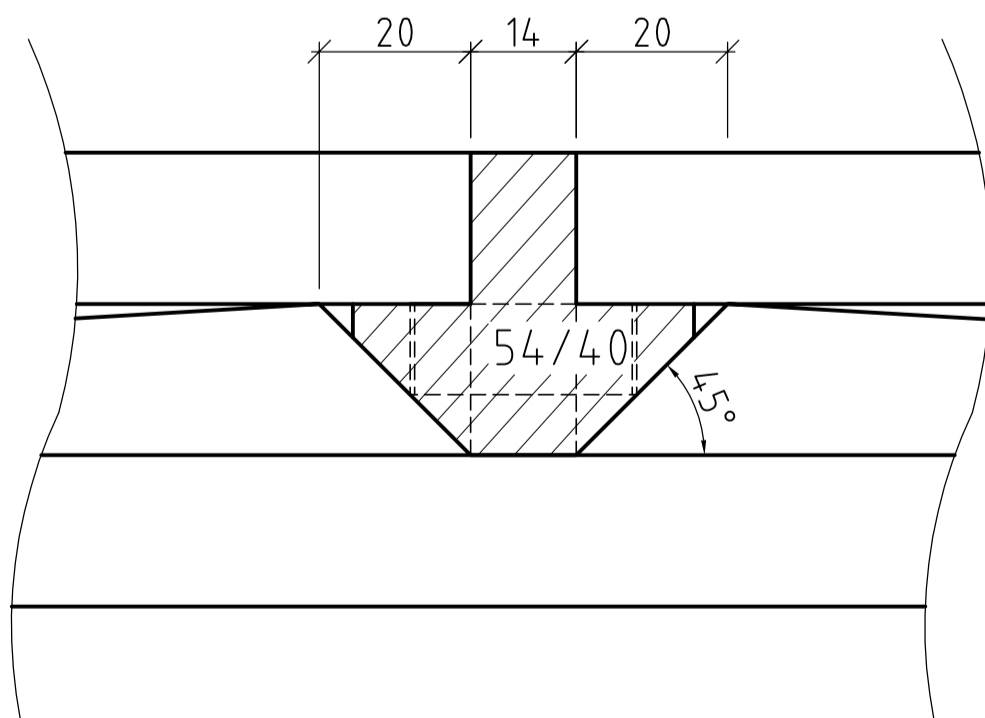

DETAIL 1

DETAIL 2

DETAIL 3

D - D

E - E

F - F

A - A

B - B

C - C

AT	DK	ID	MY
AU	ES	IE	NZ
BE	FI	IR	TW
CH	FR	JP	UK
DE	HU	KR	VN

Project for the 40<sup>th</sup> WorldSkills Competition - Calgary, Canada 2009

Skill:	25 JOINERY			
Scale:	1:1	Date:	29/06/2009	
		Paper:	A2	
Drawn by:	Richard Schauer		Drawing No:	TP25_40CA_DE_5.1
Description:	Working Drawing		Rev:	
			Page:	