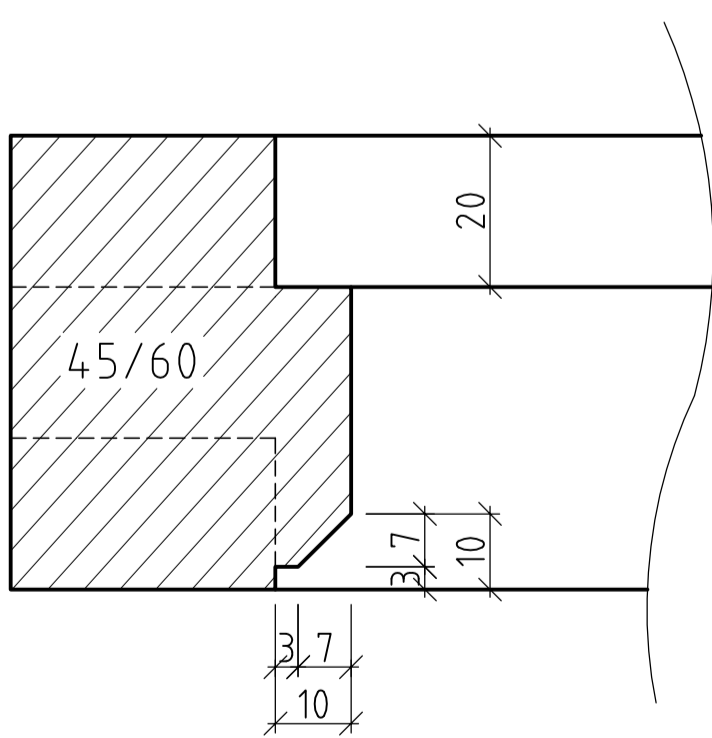

DETAIL 1

DETAIL 2

DETAIL 3

D - D

E - E

F - F

A - A

B - B

C - C

AT	DK	ID	MY
AU	ES	IE	NZ
BE	FI	IR	TW
CH	FR	JP	UK
DE	HU	KR	VN

Project for the 40<sup>th</sup> WorldSkills Competition - Calgary, Canada 2009

Skill:	25 JOINERY			
Scale:	1:1	Date:	29/06/2009	
		Paper:	A2	
Drawn by:	Richard Schauer		Drawing No:	TP25_40CA_DE_5.1
Description:	Working Drawing		Rev:	
			Page:	