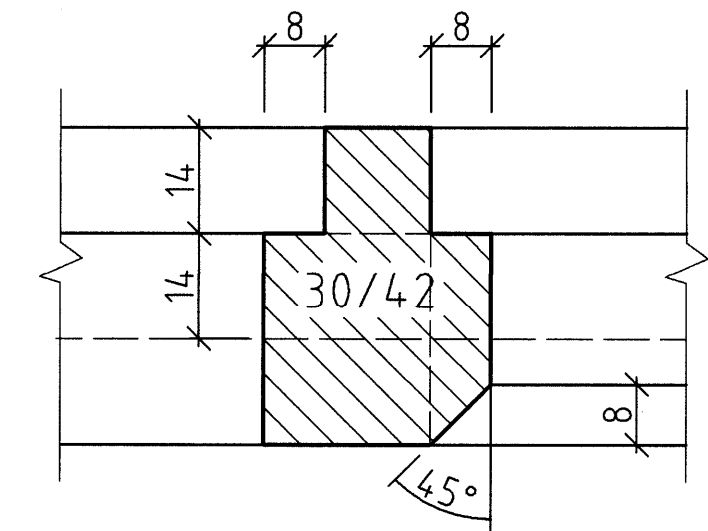

A - A

B - B

C - C

AT	<i>[Signature]</i>	FR	<i>[Signature]</i>	NO	<i>[Signature]</i>
BE	<i>[Signature]</i>	ID	<i>[Signature]</i>	NZ	<i>[Signature]</i>
CH	<i>[Signature]</i>	IE	<i>[Signature]</i>	PT	<i>[Signature]</i>
DE	<i>[Signature]</i>	JP	<i>[Signature]</i>	TW	<i>[Signature]</i>
DK	<i>[Signature]</i>	KR	<i>[Signature]</i>	UK	<i>[Signature]</i>
FI	<i>[Signature]</i>	MY	<i>[Signature]</i>		

Project for the 38th WorldSkills Competition - Helsinki, Finland 2005		
Skill: 25 JOINERY		
Scale: 1:1	Date: 26/05/2005	Paper: A2
Drawn by: RICHARD SCHAUER	Drawing No: TP25_38FI_DE_05.1.DWG	
Description: SECTION DETAILS	Rev:	Page: 2