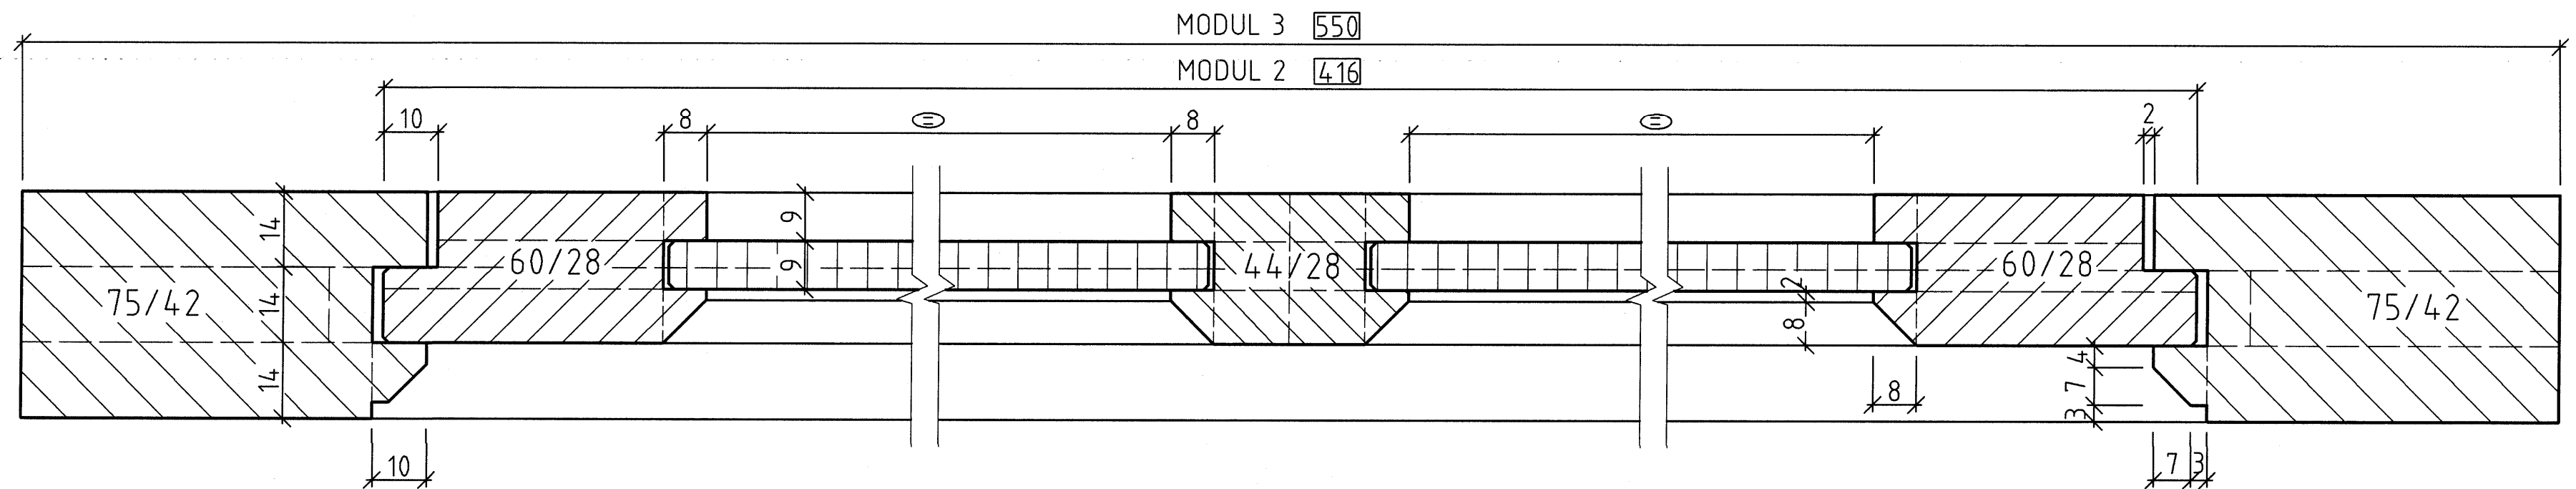

A - A

B - B

C - C

AT	<i>[Signature]</i>	FR	<i>[Signature]</i>	NO	<i>[Signature]</i>
BE	<i>[Signature]</i>	ID	<i>[Signature]</i>	NZ	<i>[Signature]</i>
CH	<i>[Signature]</i>	IE	<i>[Signature]</i>	PT	<i>[Signature]</i>
DE	<i>[Signature]</i>	JP	<i>[Signature]</i>	TW	<i>[Signature]</i>
DK	<i>[Signature]</i>	KR	<i>[Signature]</i>	UK	<i>[Signature]</i>
FI	<i>[Signature]</i>	MY	<i>[Signature]</i>		

Project for the 38th WorldSkills Competition - Helsinki, Finland 2005		
Skill: 25 JOINERY		
Scale: 1:1	Date: 26/05/2005	Paper: A2
Drawn by: RICHARD SCHAUER	Drawing No: TP25_38FI_DE_05.1.DWG	
Description: SECTION DETAILS	Rev:	Page: 2