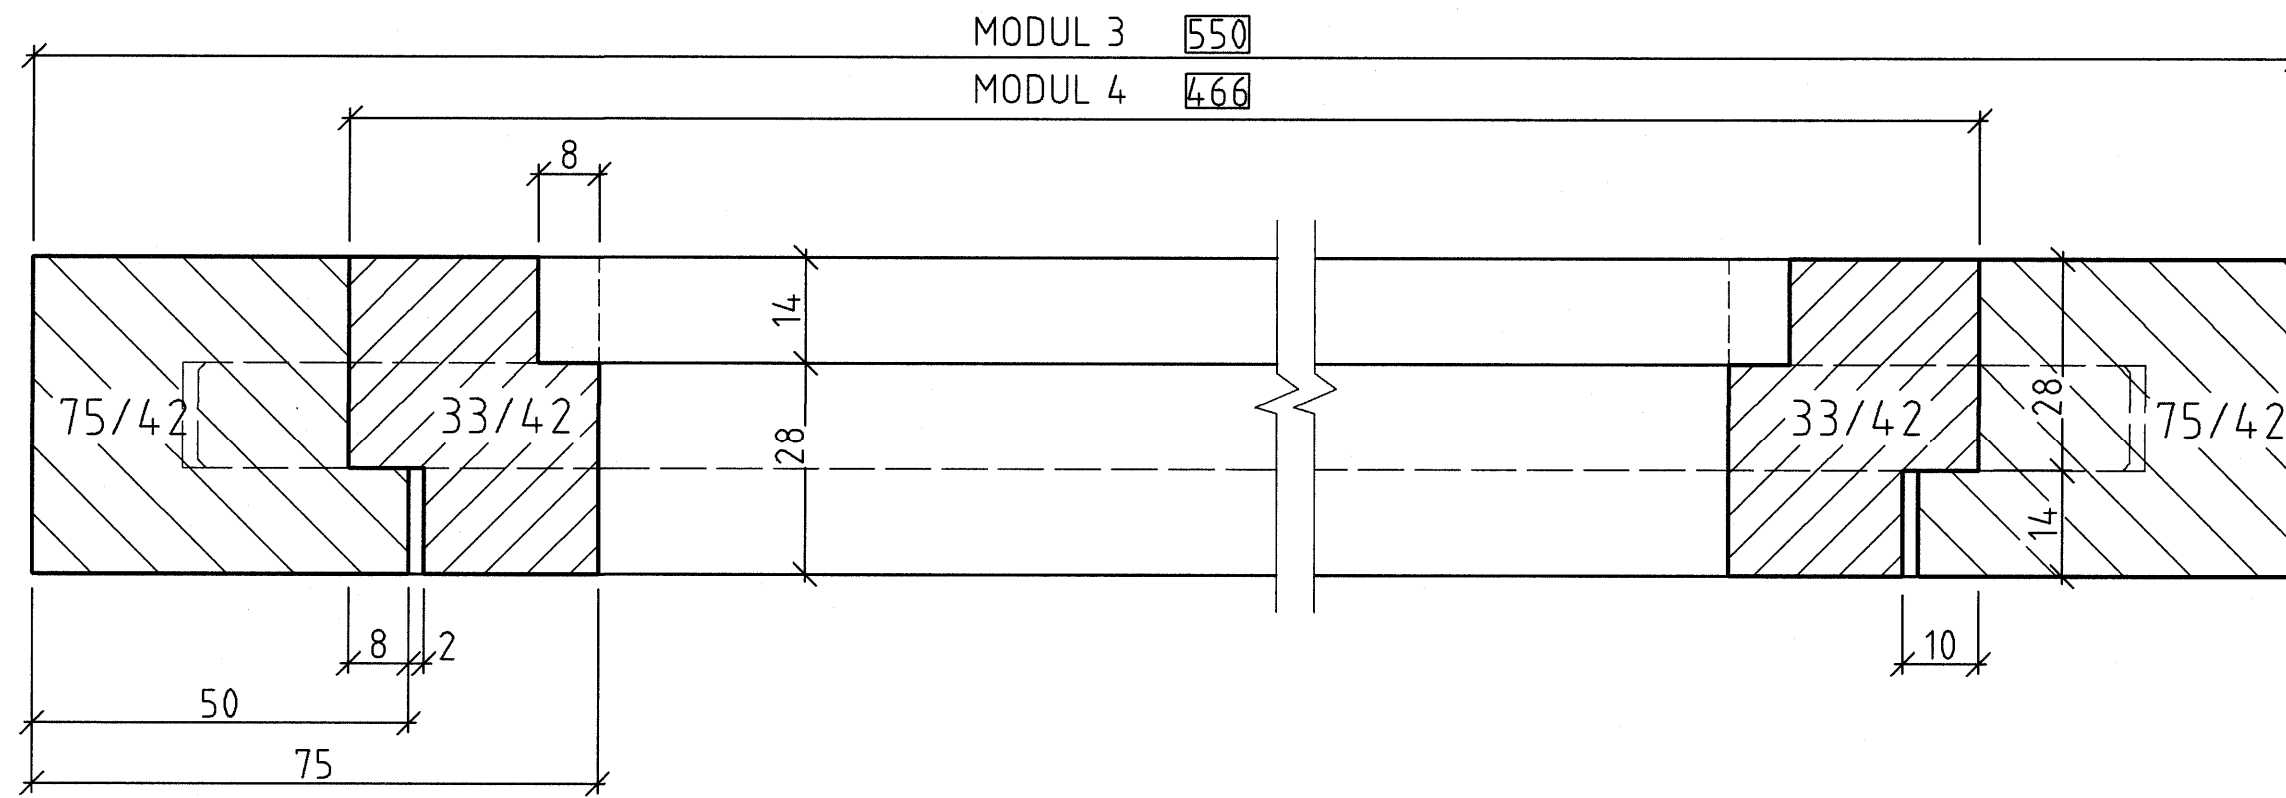

A - A

B - B

C - C

AT	<i>[Signature]</i>	FR	<i>[Signature]</i>	NO	<i>[Signature]</i>
BE	<i>[Signature]</i>	ID	<i>[Signature]</i>	NZ	<i>[Signature]</i>
CH	<i>[Signature]</i>	IE	<i>[Signature]</i>	PT	<i>[Signature]</i>
DE	<i>[Signature]</i>	JP	<i>[Signature]</i>	TW	<i>[Signature]</i>
DK	<i>[Signature]</i>	KR	<i>[Signature]</i>	UK	<i>[Signature]</i>
FI	<i>[Signature]</i>	MY	<i>[Signature]</i>		

Project for the 38th WorldSkills Competition - Helsinki, Finland 2005		
Skill: 25 JOINERY		
Scale: 1:1	Date: 26/05/2005	Paper: A2
Drawn by: RICHARD SCHAUER	Drawing No: TP25_38FI_DE_05.1.DWG	
Description: SECTION DETAILS	Rev:	Page: 2