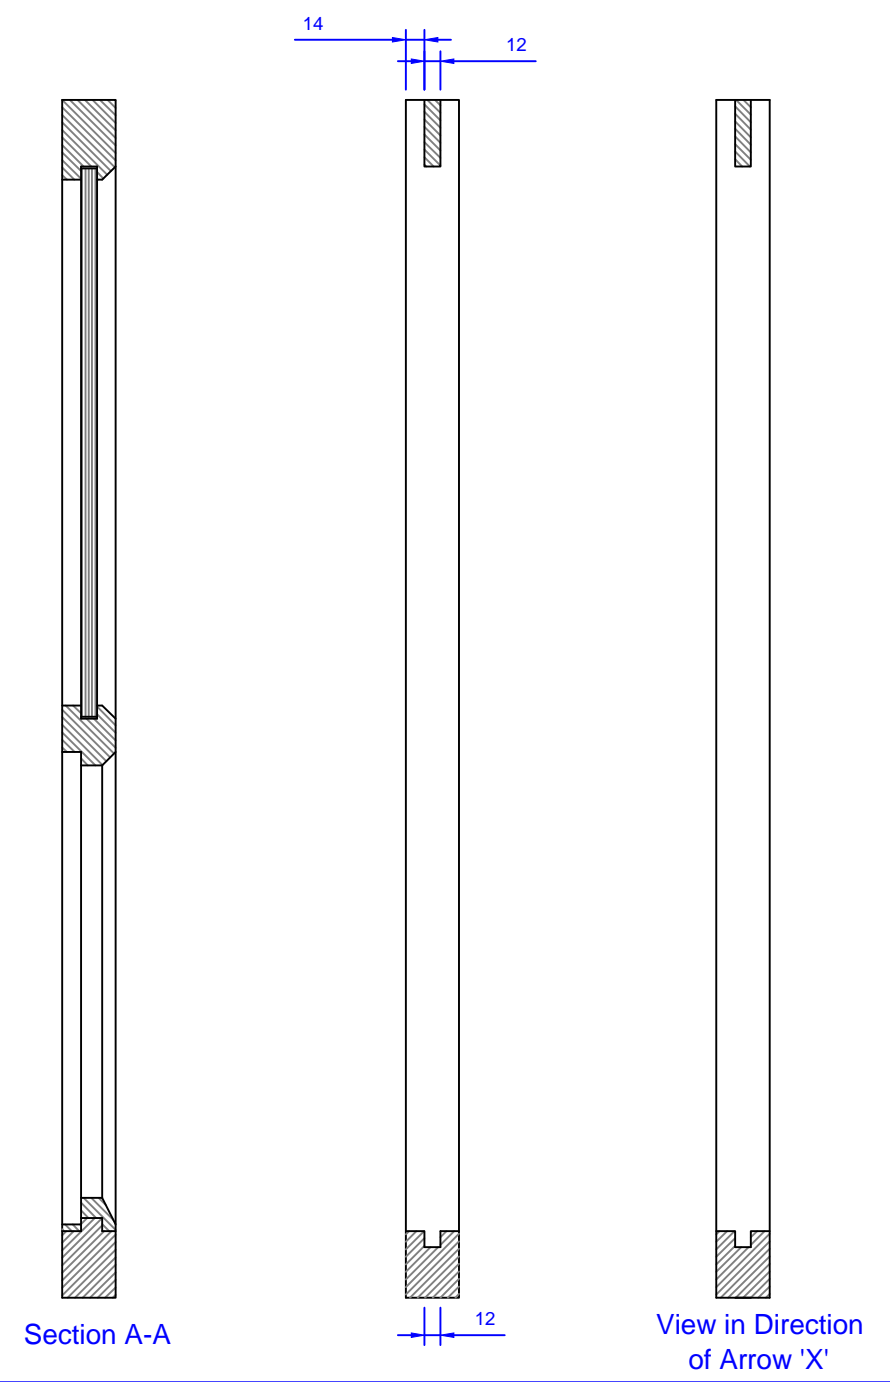

PLAN

View in the direction of Arrow "Y"

Section A-A

View in Direction of Arrow 'X'

Test Project for the 43<sup>rd</sup> WorldSkills Competition in São Paulo, Brazil 2015. Copyright © 2015 WorldSkills International. All Rights Reserved.

Skill: JOINERY		<b>First Angle</b>	
Scale: 1:5	Date: 30; 7: 2015		
Drawn / Design by: John Joe O Reilly		Drawing No: WSC2015_TP25_01_IE_EN.dwg	
Description: 30% Change WORKING DRAWING		Rev: 0	Page: 01 of 03
Appd:		Sign:	